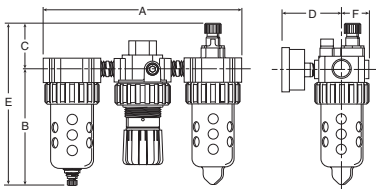

CLOSE NIPPLED COMBINATIONS

2-UNIT

06 / 07 Series Shown

Series	INCHES					
	A	B	C	D	E	F
14G	3.75	3.79	2.42	2.04	6.21	0.79
05G / 15G	4.49	5.36	3.15	2.05	8.50	1.03
06G / 16G	6.13	5.69	4.69	3.18	10.38	1.37
07G / 17G	6.99	6.97	4.79	3.44	11.76	1.63
P3N3A	7.76	9.57	6.38	3.56	15.95	1.81

Mounting Brackets and Gauge Not Included

CLOSE NIPPLED COMBINATIONS

3-UNIT

06 / 07 Series Shown

Series	INCHES					
	A	B	C	D	E	F
14A	5.77	3.82	2.16	2.04	5.98	0.79
05A / 15A	7.00	5.36	2.24	2.05	7.59	1.03
06A / 16A	9.45	5.69	2.24	3.18	7.93	1.37
07A / 17A	10.74	6.97	2.41	3.44	9.38	1.63
P3N3B	11.89	9.57	6.38	3.56	15.95	1.81