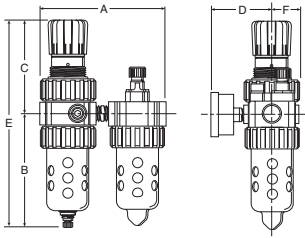

CLOSE NIPPLED COMBINATIONS

2-UNIT

06 / 07 Series Shown

Series	INCHES					
	A	B	C	D	E	F
14G	3.75	3.79	2.42	2.04	6.21	0.79
05G / 15G	4.49	5.36	3.15	2.05	8.50	1.03
06G / 16G	6.13	5.69	4.69	3.18	10.38	1.37
07G / 17G	6.99	6.97	4.79	3.44	11.76	1.63
P3N3A	7.76	9.57	6.38	3.56	15.95	1.81

Mounting Brackets and Gauge Not Included

CLOSE NIPPLED COMBINATIONS

3-UNIT

06 / 07 Series Shown

Series	INCHES					
	A	B	C	D	E	F
14A	5.77	3.82	2.16	2.04	5.98	0.79
05A / 15A	7.00	5.36	2.24	2.05	7.59	1.03
06A / 16A	9.45	5.69	2.24	3.18	7.93	1.37
07A / 17A	10.74	6.97	2.41	3.44	9.38	1.63
P3N3B	11.89	9.57	6.38	3.56	15.95	1.81