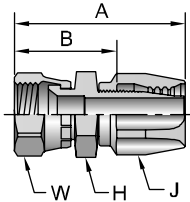

FEMALE JIC 37° - SWIVEL

SERIES 20621

Use with 213 hoses.

Part No.	Thread (in.)	Hose I.D. (in.)	A (in.)	H (in.)	J (in.)	W (in.)	B (in.)
20621-8-8	1/2	3/4x16	13/32	2.46	7/8	7/8	1.54

FEMALE SAE 45° - SWIVEL

SERIES 20821

Use with 213 hoses.

Part No.	Thread (in.)	Hose I.D. (in.)	A (in.)	H (in.)	J (in.)	W (in.)	B (in.)
20821-4-4	1/4	7/16x20	3/16	1.83	9/16	9/16	1.16
20821-6-6	3/8	5/8x18	5/16	2.12	3/4	3/4	1.34
20821-8-8	1/2	3/4x16	13/32	2.46	7/8	7/8	1.54

Note: 20821 is used with 45° male flare adapters.