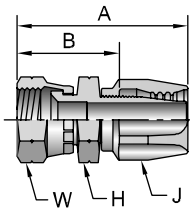

FEMALE JIC 37° - SWIVEL

SERIES 20621

Use with 213 hoses.

Part No.	Thread (in.)	Hose I.D. (in.)	A (in.)	H (in.)	J (in.)	W (in.)	B (in.)
20621-8-8	1/2	3/4x16	13/32	2.46	7/8	7/8	1.54

FEMALE SAE 45° - SWIVEL

SERIES 20821

Use with 213 hoses.

Part No.	Thread (in.)	Hose I.D. (in.)	A (in.)	H (in.)	J (in.)	W (in.)	B (in.)
20821-4-4	1/4	7/16x20	3/16	1.83	9/16	9/16	1.16
20821-6-6	3/8	5/8x18	5/16	2.12	3/4	3/4	1.34
20821-8-8	1/2	3/4x16	13/32	2.46	7/8	7/8	1.54

Note: 20821 is used with 45° male flare adapters.