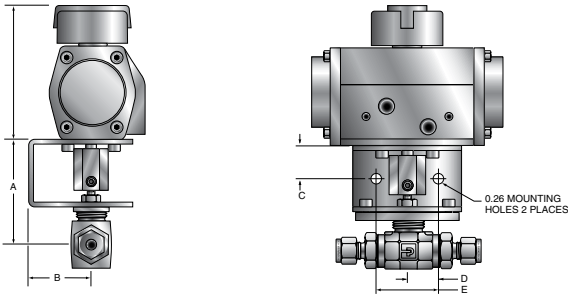

**PNEUMATIC ACTUATORS**

**VALVES**

**Model Shown: 4Z-B6LJ-V-SS-61AC-2**

Valve Series	A (in.)	B (in.)	C (in.)	D (in.)	E (in.)
B2	2.23	1.61	0.80	0.75	1.50
B6	2.49				
B8	2.91				
MB2	2.33				
MB4	2.33				
MB6	2.48				
HB4	2.70				
SWB4	2.57	1.25	0.82	0.75	1.50
SWB8	2.79				
SWB12	2.95				
SWB16	3.14				