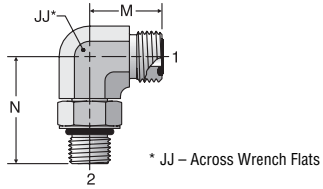

STRAIGHT THREAD ELBOW ORFS - SAE-ORB

SERIES C5OLO

Part No.	End Size		JJ (in.)	M (in.)	N (in.)	Standard Dynamic Pressure (x 1,000 PSI) -S
	1 (in.)	2 UN/UNF-2A				
4 C5OLO	1/4	7/16-20	9/16	0.85	1.29	6.0
4-6 C5OLO**	1/4	9/16-18	9/16	0.92	1.45	6.0
4-8 C5OLO	1/4	3/4-16	3/4	0.97	1.60	6.0
6 C5OLO	3/8	9/16-18	3/4	0.98	1.45	6.0
6-8 C5OLO	3/8	3/4-16	3/4	1.04	1.60	6.0
6-10 C5OLO**	3/8	7/8-14	7/8	1.15	1.97	6.0
8 C5OLO	1/2	3/4-16	3/4	1.10	1.60	6.0
8-6 C5OLO	1/2	9/16-18	3/4	1.10	1.44	6.0
8-10 C5OLO**	1/2	7/8-14	7/8	1.21	1.97	6.0
8-12 C5OLO	1/2	1 1/16-12	1 3/16	1.32	2.17	6.0
10 C5OLO	5/8	7/8-14	1 1/16	1.31	1.97	6.0
12 C5OLO	3/4	1 1/16-12	1 3/16	1.47	2.17	6.0
16 C5OLO	1	1 5/16-12	1 7/16	1.64	2.35	5.5