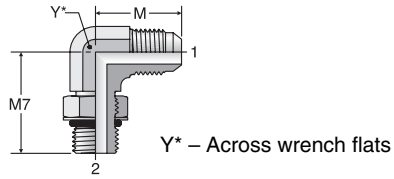

STRAIGHT THREAD ELBOW 37° FLARE - SAE-ORB

SERIES C50X

Part No.	End Size					Standard Dynamic Pressure (x 1,000 PSI) -S
	1 (in.)	2 UN/UNF-2A	M (in.)	M7 (in.)	Y (in.)	
4 C50X	1/4	7/16-20	0.89	1.03	7/16	6.0
4-6 C50X	1/4	9/16-18	1.05	1.25	9/16	6.0
6 C50X	3/8	9/16-18	1.06	1.25	9/16	6.0
6-4 C50X	3/8	7/16-20	1.06	1.19	9/16	6.0
6-8 C50X	3/8	3/4-16	1.14	1.45	3/4	6.0
6-10 C50X	3/8	7/8-14	1.23	1.70	7/8	5.0
8 C50X	1/2	3/4-16	1.25	1.45	3/4	6.0
8-6 C50X	1/2	9/16-18	1.25	1.34	3/4	6.0
8-10 C50X	1/2	7/8-14	1.34	1.70	7/8	5.0
8-12 C50X	1/2	1 1/16-12	1.42	1.94	1 1/16	5.0
10 C50X	5/8	7/8-14	1.45	1.70	7/8	5.0
12 C50X	3/4	1 1/16-12	1.66	1.94	1 1/16	5.0
16 C50X	1	1 5/16-12	1.81	2.05	1 5/16	4.0