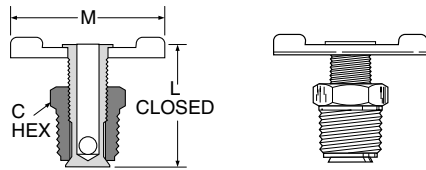

EXTERNAL SEAL DRAIN COCK

SERIES DC604

Part No.	Pipe Thread	C Hex	L	M
DC604-2*	1/8	7/16	.85	1.25
DC604-4	1/4	9/16	1.00	1.38
DC604-6*	3/8	11/16	1.22	1.68

* When assembled handle wings are down facing.

BIB DRAIN VALVE

SERIES DC607

Part No.	Hose Size	Pipe Thread	Flow	L	M	N
DC607-4	3/8	1/4	.31	1.32	.67	.71