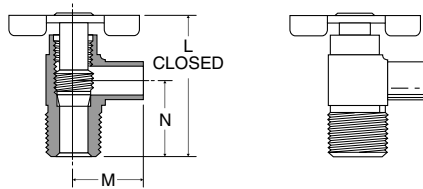

EXTERNAL SEAL DRAIN COCK

SERIES DC604

Part No.	Pipe Thread	C Hex	L	M
DC604-2*	1/8	7/16	.85	1.25
DC604-4	1/4	9/16	1.00	1.38
DC604-6*	3/8	11/16	1.22	1.68

* When assembled handle wings are down facing.

BIB DRAIN VALVE

SERIES DC607

Part No.	Hose Size	Pipe Thread	Flow	L	M	N
DC607-4	3/8	1/4	.31	1.32	.67	.71