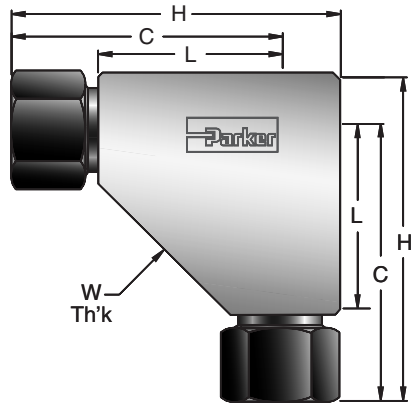

MPI™ UNION ELBOW

SERIES EBMP7

Part No.	MPI™ Size (in.)	C (in.)	H (in.)	L (in.)	W Th'k (in.)	Working Pressure (PSIG)
4-4 EBMP7	1/4	1.53	1.88	1.03	5/8	15,000
6-6 EBMP7	3/8	1.86	2.25	1.24	3/4	15,000
8-8 EBMP7	1/2	2.22	2.81	1.54	1	15,000
9-9 EBMP7	9/16	2.29	2.88	1.54	1	15,000
12-12 EBMP7	3/4	2.82	3.51	1.94	1 3/8	15,000
16-16 EBMP7	1	3.63	4.51	2.50	1 3/4	12,500