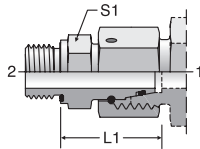

SWIVEL CONNECTOR FLARELESS SWIVEL - NPT

SERIES EGE-NPT

Part No.	End Size		L (mm)	S1 (mm)	Standard Pressure Rating (bar)	
	1 Metric	2 NPT			EO	CF
EGE15L1/2NPT	M22 x 1.5	1/2-14	49.5	22	315	
EGE12S3/8NPT	M20 x 1.5	3/8-18	42.0	19	630	
EGE16S1/2NPT	M24 x 1.5	1/2-14	51.0	22	400	

SWIVEL CONNECTOR FLARELESS SWIVEL - BSPP w/ EOLASTIC SEAL

SERIES EGE-R-ED

Part No.	End Size		L1 (mm)	S1 (mm)	Standard Pressure Rating (bar)	
	1 Metric	2 BSPP			EO	CF
EGE06LRED	M12 x 1.5	G 1/8A	24.5	14	315	
EGE08LRED	M14 x 1.5	G 1/4A	29.5	19	315	
EGE15LRED	M22 x 1.5	G 1/2A	32.0	27	315	
EGE18LRED	M26 x 1.5	G 1/2A	31.5	27	315	
EGE22LRED	M30 x 2	G 3/4A	32.5	32	160	
EGE28LRED	M36 x 2	G 1A	35.0	41	160	