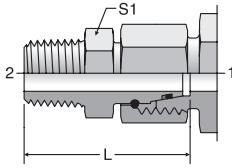

SWIVEL CONNECTOR FLARELESS SWIVEL - NPT

SERIES EGE-NPT

Part No.	End Size		L (mm)	S1 (mm)	Standard Pressure Rating (bar)	
	1 Metric	2 NPT			EO	CF
EGE15L1/2NPT	M22 x 1.5	1/2-14	49.5	22	315	
EGE12S3/8NPT	M20 x 1.5	3/8-18	42.0	19	630	
EGE16S1/2NPT	M24 x 1.5	1/2-14	51.0	22	400	

SWIVEL CONNECTOR FLARELESS SWIVEL - BSPP w/ EOLASTIC SEAL

SERIES EGE-R-ED

Part No.	End Size		L1 (mm)	S1 (mm)	Standard Pressure Rating (bar)	
	1 Metric	2 BSPP			EO	CF
EGE06LRED	M12 x 1.5	G 1/8A	24.5	14	315	
EGE08LRED	M14 x 1.5	G 1/4A	29.5	19	315	
EGE15LRED	M22 x 1.5	G 1/2A	32.0	27	315	
EGE18LRED	M26 x 1.5	G 1/2A	31.5	27	315	
EGE22LRED	M30 x 2	G 3/4A	32.5	32	160	
EGE28LRED	M36 x 2	G 1A	35.0	41	160	