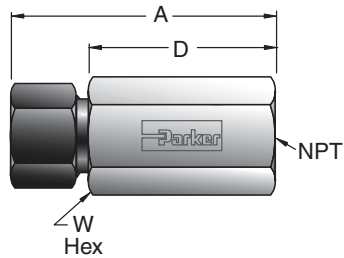

MPI™ FEMALE NPT CONNECTOR

SERIES GBMP7

Part No.	MPI™ Size (in.)	NPT Thread	A (in.)	D (in.)	W Hex (in.)	Working Pressure (PSIG)
4-2 GBMP7	1/4	1/8 - 27	2.06	1.56	13/16	15,000
4-4 GBMP7	1/4	1/4 - 18	2.25	1.75	1	15,000
4-6 GBMP7	1/4	3/8 - 18	2.35	1.85	1 1/8	15,000
4-8 GBMP7	1/4	1/2 - 14	2.58	2.08	1 3/8	15,000
6-2 GBMP7	3/8	1/8 - 27	2.37	1.74	13/16	15,000
6-4 GBMP7	3/8	1/4 - 18	2.56	1.93	1	15,000
6-6 GBMP7	3/8	3/8 - 18	2.66	2.03	1 1/8	15,000
6-8 GBMP7	3/8	1/2 - 14	2.87	2.24	1 3/8	15,000
8-4 GBMP7	1/2	1/4 - 18	2.89	2.20	1	15,000
8-6 GBMP7	1/2	3/8 - 18	2.99	2.30	1 1/8	15,000
8-8 GBMP7	1/2	1/2 - 14	3.20	2.51	1 3/8	15,000
9-4 GBMP7	9/16	1/4 - 18	2.68	2.18	1 3/8	15,000
9-6 GBMP7	9/16	3/8 - 18	2.93	2.30	1 1/8	15,000
9-8 GBMP7	9/16	1/2 - 14	3.26	2.51	1 3/8	15,000
12-8 GBMP7	3/4	1/2 - 14	3.70	2.82	1 3/8	15,000