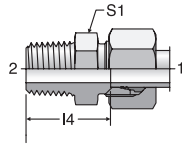

**MALE CONNECTOR 24° FLARELESS - NPTF**

**SERIES GE-NPT**

Part No.	End Size		I4 (mm)	S1 (mm)	Standard Pressure Rating (bar) EO CF
	1 (mm)	2 NPT			
GE04LL1/8NPT	4	1/8-27	18.5	11	100
GE06LL1/8NPT	6	1/8-27	16.5	11	100
GE06L1/8NPT	6	1/8-27	17.0	12	315
GE06L1/4NPT	6	1/4-18	23.0	17	315
GE08L1/4NPT	8	1/4-18	23.0	17	315
GE10L1/4NPT	10	1/4-18	24.0	17	315
GE10L3/8NPT	10	3/8-18	25.0	19	315
GE12L1/4NPT	12	1/4-18	25.0	19	315
GE12L3/8NPT	12	3/8-18	25.0	19	315
GE12L1/2NPT	12	1/2-14	30.0	22	315
GE15L1/2NPT	15	1/2-14	31.0	29	315
GE18L1/2NPT	18	1/2-14	31.5	27	315
GE22L3/4NPT	22	3/4-14	33.5	32	160
GE28L1NPT	28	1-11 1/2	39.5	41	160
GE08S1/4NPT	8	1/4-18	28.0	17	630
GE12S3/8NPT	12	3/8-18	29.5	22	630
GE12S1/2NPT	12	1/2-14	34.5	22	630
GE16S1/2NPT	16	1/2-14	39.5	32	400
GE20S3/4NPT	20	3/4-14	37.5	32	400