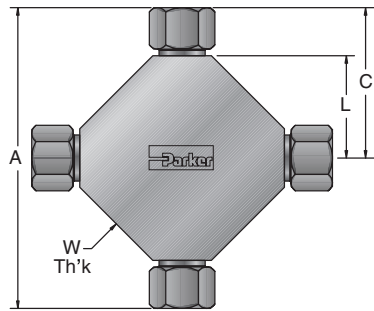

MPI™ UNION CROSS

SERIES KBMP7

Part No.	MPI™ Size (in.)	A (in.)	C (in.)	L (in.)	W Th'k (in.)	Working Pressure (PSIG)
4 KBMP7	1/4	3.06	1.53	1.03	5/8	15,000
6 KBMP7	3/8	3.72	1.86	1.24	3/4	15,000
8 KBMP7	1/2	4.45	2.22	1.54	1	15,000
9 KBMP7	9/16	4.57	2.29	1.54	1	15,000
12 KBMP7	3/4	5.64	2.82	1.94	1 3/8	15,000