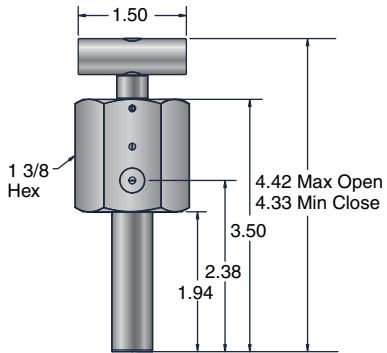

MPI™ BLEED VALVE

| Part No. | PSI | Connection |
|---------------|--------|--------------------------|
| 9T7-MPBV-V-SS | 15,000 | 9/16" Tube Stub |
| 9HM-MPBV-V-SS | 30,000 | 9/16" High Pressure Male |