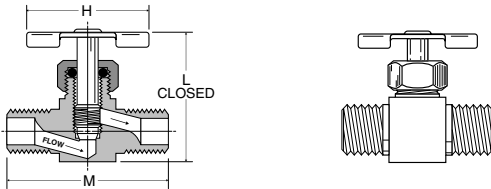

NEEDLE VALVES

NEEDLE VALVE NV102F

Part No.	Tube Size	H	L	M
NV102F-4*	1/4	1.50	1.34	1.50
NV102F-6	3/8	1.38	1.55	1.86

* Provided with Pin Handle.

NEEDLE VALVES

ANGLE NEEDLE VALVE NV104C

Part No.	Tube Size	Pipe Thread	H	L	M	N
NV104C-4-2*	1/4	1/8	1.50	1.54	.88	.67
NV104C-6-4	3/8	1/4	1.38	1.76	.94	.81

* Provided with Pin Handle.

NEEDLE VALVES

NEEDLE VALVE NV107P

Part No.	Pipe Thread	H	L	M
NV107P-2*	1/8	1.50	1.35	1.25
NV107P-4	1/4	1.38	1.54	1.65

* Provided with Pin Handle.