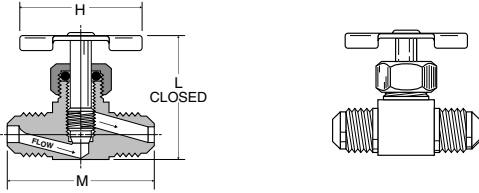

NEEDLE VALVES

NEEDLE VALVE NV102F

Part No.	Tube Size	H	L	M
NV102F-4*	1/4	1.50	1.34	1.50
NV102F-6	3/8	1.38	1.55	1.86

* Provided with Pin Handle.

NEEDLE VALVES

ANGLE NEEDLE VALVE NV104C

Part No.	Tube Size	Pipe Thread	H	L	M	N
NV104C-4-2*	1/4	1/8	1.50	1.54	.88	.67
NV104C-6-4	3/8	1/4	1.38	1.76	.94	.81

* Provided with Pin Handle.

NEEDLE VALVES

NEEDLE VALVE NV107P

Part No.	Pipe Thread	H	L	M
NV107P-2*	1/8	1.50	1.35	1.25
NV107P-4	1/4	1.38	1.54	1.65

* Provided with Pin Handle.