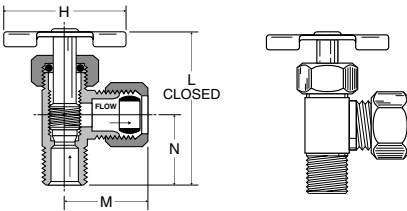

NEEDLE VALVES

NEEDLE VALVE NV102F

Part No.	Tube Size	H	L	M
NV102F-4*	1/4	1.50	1.34	1.50
NV102F-6	3/8	1.38	1.55	1.86

* Provided with Pin Handle.

NEEDLE VALVES

ANGLE NEEDLE VALVE NV104C

Part No.	Tube Size	Pipe Thread	H	L	M	N
NV104C-4-2*	1/4	1/8	1.50	1.54	.88	.67
NV104C-6-4	3/8	1/4	1.38	1.76	.94	.81

* Provided with Pin Handle.

NEEDLE VALVES

NEEDLE VALVE NV107P

Part No.	Pipe Thread	H	L	M
NV107P-2*	1/8	1.50	1.35	1.25
NV107P-4	1/4	1.38	1.54	1.65

* Provided with Pin Handle.